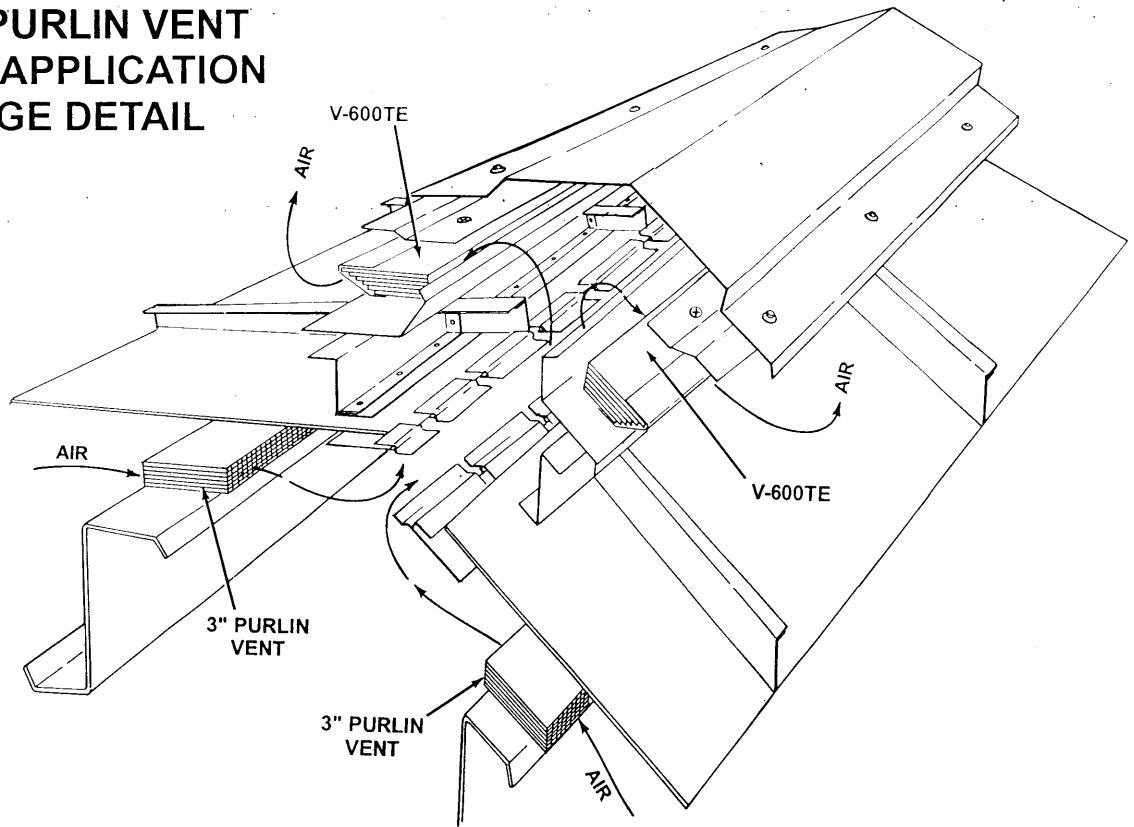

# COR-A-VENT 3" PURLIN VENT W/METAL ROOF APPLICATION FLOATING RIDGE DETAIL

**NOTE: FOR DIMENSIONS OF ALL  
COR-A-VENT PRODUCTS  
PLEASE REFER TO  
DRAWINGS COR-EV1 & 2**

"This material may be duplicated only for the purposes of specifying Cor-A-Vent products. No permission is given to duplicate or otherwise copy this material for any other purpose without the express written permission of Cor-A-Vent, Inc."  
©2006 COR-A-VENT, INC.