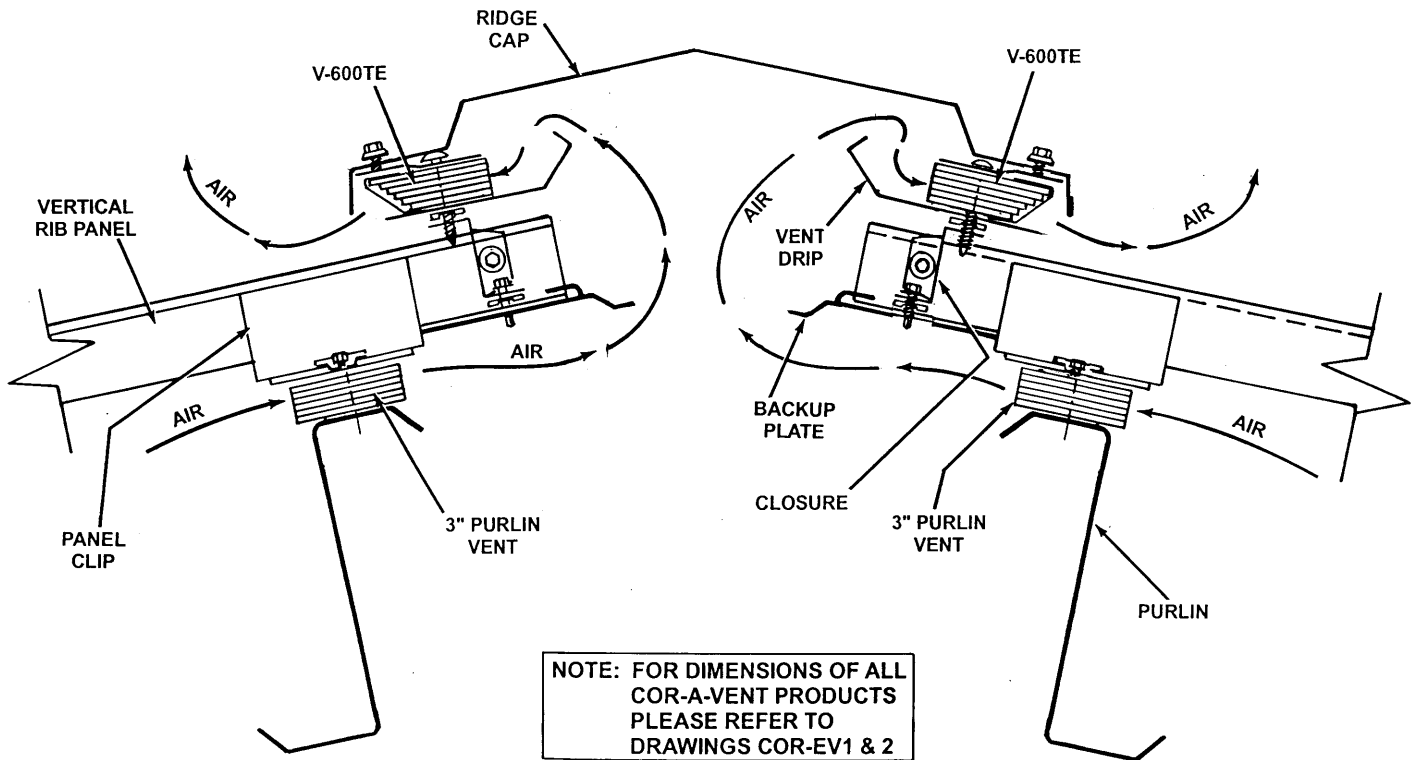

# COR-A-VENT 3" PURLIN VENT W/METAL ROOF APPLICATION FLOATING RIDGE DETAIL

**NOTE: FOR DIMENSIONS OF ALL  
COR-A-VENT PRODUCTS  
PLEASE REFER TO  
DRAWINGS COR-EV1 & 2**

"This material may be duplicated only for the purposes of specifying Cor-A-Vent products. No permission is given to duplicate or otherwise copy this material for any other purpose without the express written permission of Cor-A-Vent, Inc."  
©2006 COR-A-VENT, INC.

COR-A-VENT, INC. P.O. BOX 428, MISHAWAKA, IN 46546-0428 800-837-8368		
SCALE:	APPROVED BY G. SELLS	DRAWN BY SR
DATE: 11-01-06		
COR-A-VENT 3" PURLIN VENT W/METAL ROOF APPLICATION FLOATING RIDGE DETAIL		
ARCHITECT REFERENCE DRAWING		DRAWING NUMBER COR-MTL7E